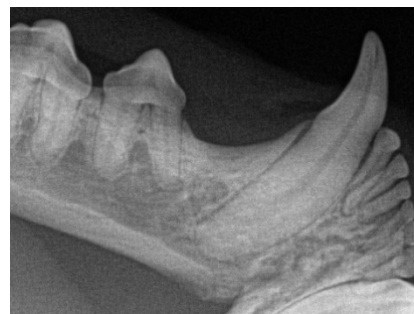

Feline Full Mouth Radiograph Set
Cadaver, Domestic Short Hair - Unknown Age, Sex, and Origin

Right

104 Lateral

Origin

103 - 203

Left

204 Lateral

106-109 Extra-oral

106-109

206-209

206-209 Extra-oral View

407 - 409

404 Lateral

304-404

304 Lateral

307 - 309