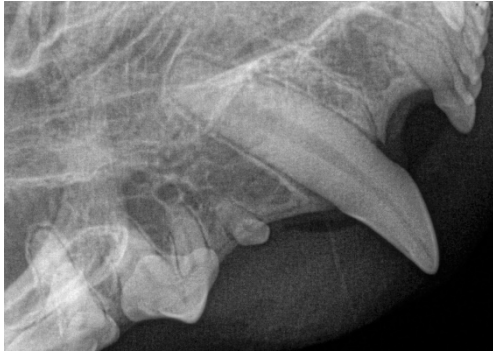

Feline Full Mouth Radiograph Set
Cadaver, Domestic Short Hair - Unknown Age, Sex, and Origin

Right

104 Lateral

Origin

103 - 203

Left

204 Lateral

106-109 Extra-oral

106-109

206-209

206-209 Extra-oral View

407 - 409

404 Lateral

304-404

304 Lateral

307 - 309