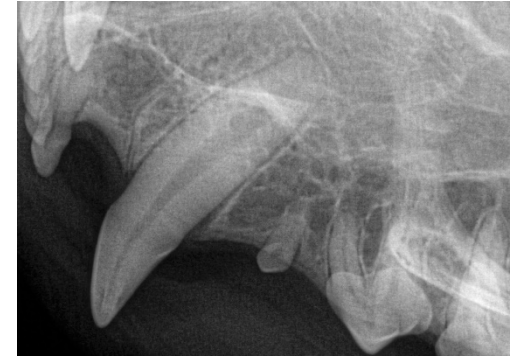

Feline Full Mouth Radiograph Set
Cadaver, Domestic Short Hair - Unknown Age, Sex, and Origin

Right

104 Lateral

Origin

103 - 203

Left

204 Lateral

106-109 Extra-oral

106-109

206-209

206-209 Extra-oral View

407 - 409

404 Lateral

304-404

304 Lateral

307 - 309